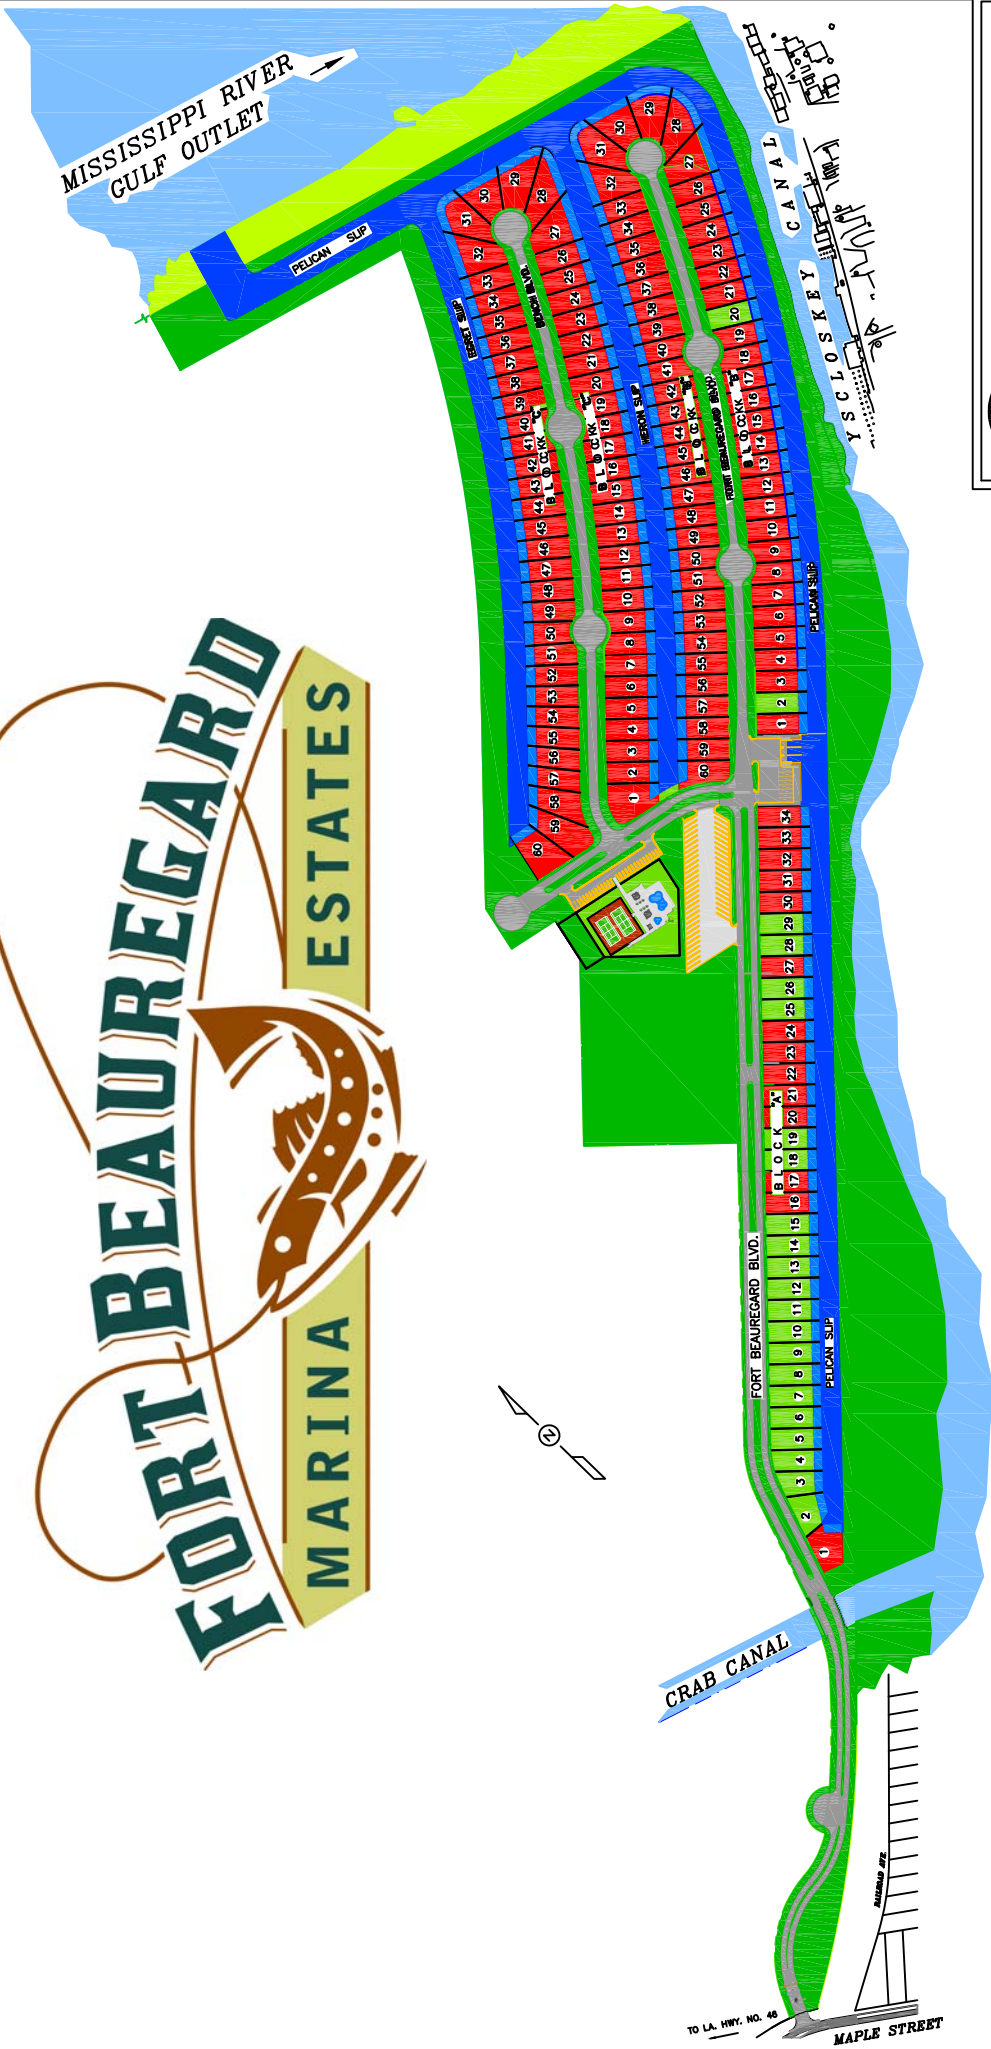

# FORT BEAUREGARD

MARINA ESTATES

**PICCIOLA & ASSOCIATES, INC.**  
 CIVIL ENGINEERS  
 LAND SURVEYORS  
 NAVAL ARCHITECTS  
 MARINE ENGINEERS  
 P.O. BOX 687  
 COT. OFF. LOUISIANA 70345  
 (985) 652-5788

Drawing Not To Scale